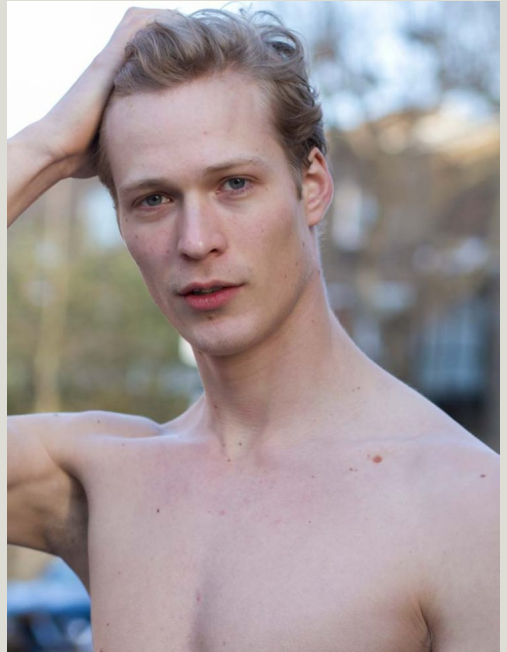

SVEN DE VRIES

+31 (0)20 7370 780
INFO@REPUBLICMEN.COM
WWW.REPUBLICMEN.COM

RE | PUBLIC™

Height 1.90
Suit 48
Chest 92
Waist 74

Hips 92
Shoe 45
Hair Blond
Eyes Blue