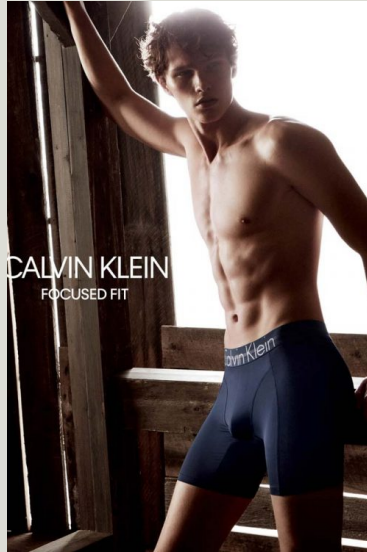

LUKAS MARSCHALL

+31 (0)20 7370 780
INFO@REPUBLICMEN.COM
WWW.REPUBLICMEN.COM

RE | PUBLIC™

Height	1.87	Hips	97
Suit	48	Shoe	45
Chest	97	Hair	Brown
Waist	77	Eyes	Blue

LUKAS MARSCHALL

+31 (0)20 7370 780
INFO@REPUBLICMEN.COM
WWW.REPUBLICMEN.COM

RE PUBLIC™

Height	1.87	Hips	97
Suit	48	Shoe	45
Chest	97	Hair	Brown
Waist	77	Eyes	Blue