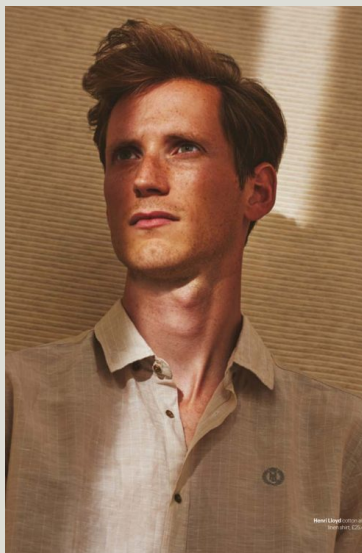

RE | PUBLIC™

Height	1.89	Hips	94
Suit	48	Shoe	44
Chest	94	Hair	Blond
Waist	78	Eyes	Grey

RE | PUBLIC™

Height	1.89	Hips	94
Suit	48	Shoe	44
Chest	94	Hair	Blond
Waist	78	Eyes	Grey