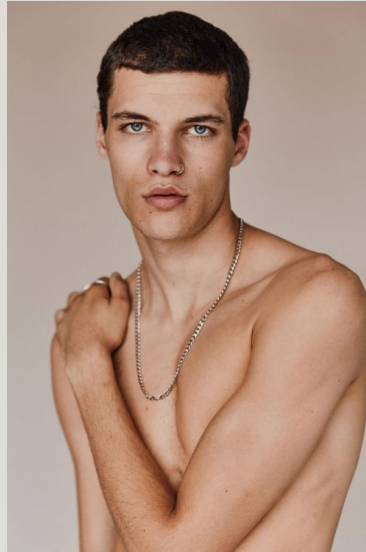

ENNO BOERSEMA

+31 (0)20 7370 780
INFO@REPUBLICMEN.COM
WWW.REPUBLICMEN.COM

RE | PUBLIC™

Height	1.88	Hips	93
Suit	48R	Shoe	42
Chest	90,5	Hair	Brown
Waist	73	Eyes	Blue

RE | PUBLIC™

Height	1.88	Hips	93
Suit	48R	Shoe	42
Chest	90,5	Hair	Brown
Waist	73	Eyes	Blue