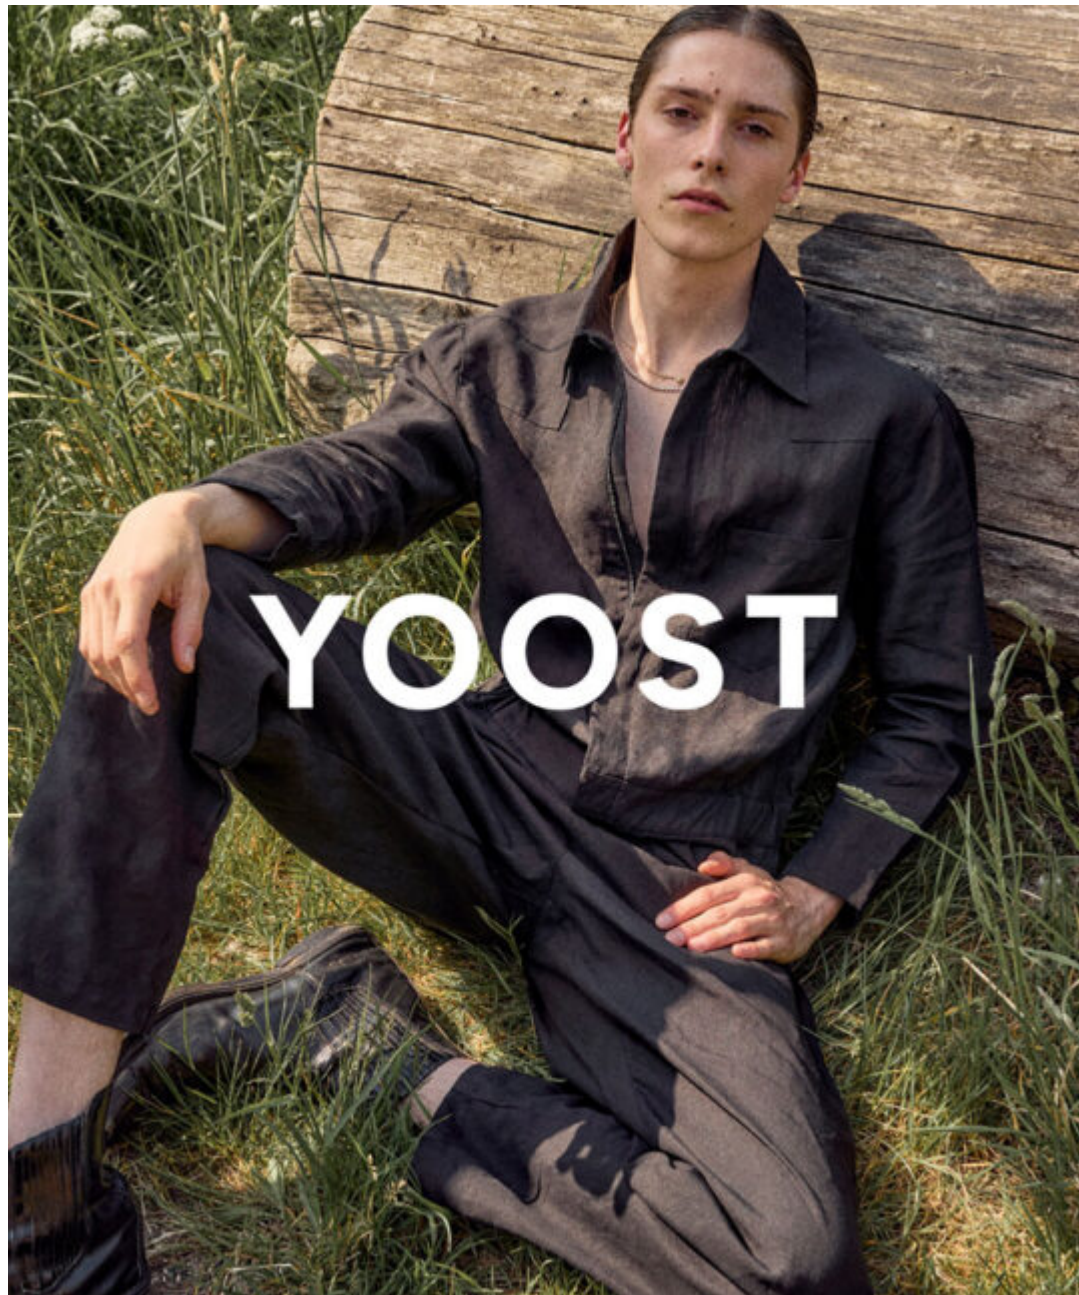

YOOST

OLE DAUTZENBERG

Height	1.87
Suit	46 R
Shoes	42.5
Hair	Brown
Eyes	Green-Brown

republic™

+31 (0)20 7370 780
INFO@REPUBLICMEN.COM
WWW.REPUBLICMEN.COM