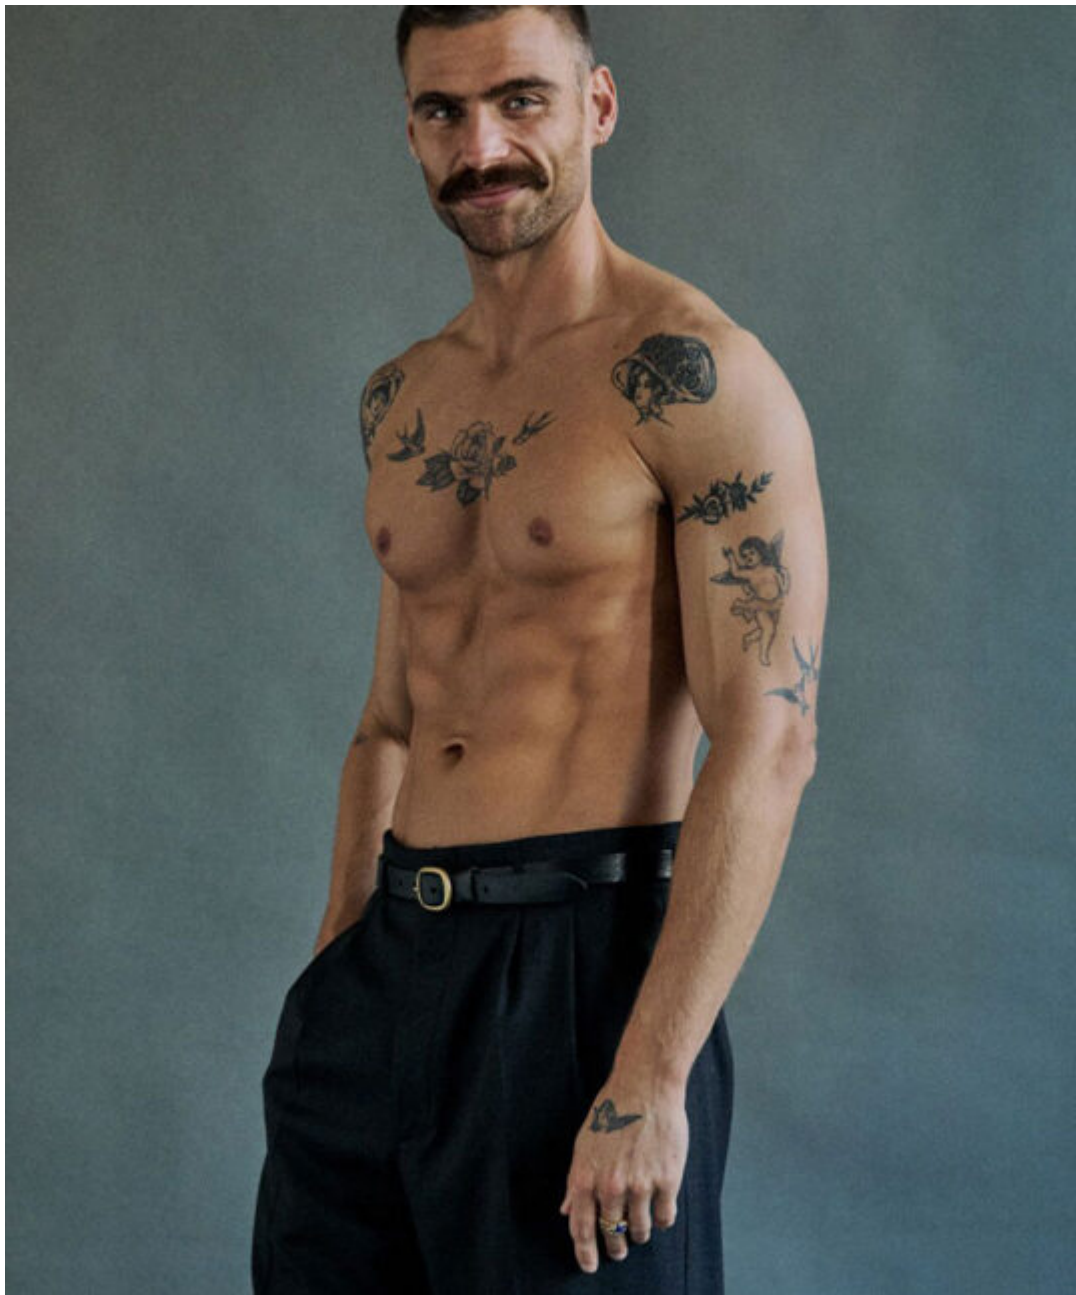

GEORGE ALSFORD

Height	1.88
Suit	48R
Shoes	42
Hair	Light Brown
Eyes	Blue

republic™

+31 (0)20 7370 780
INFO@REPUBLICMEN.COM
WWW.REPUBLICMEN.COM