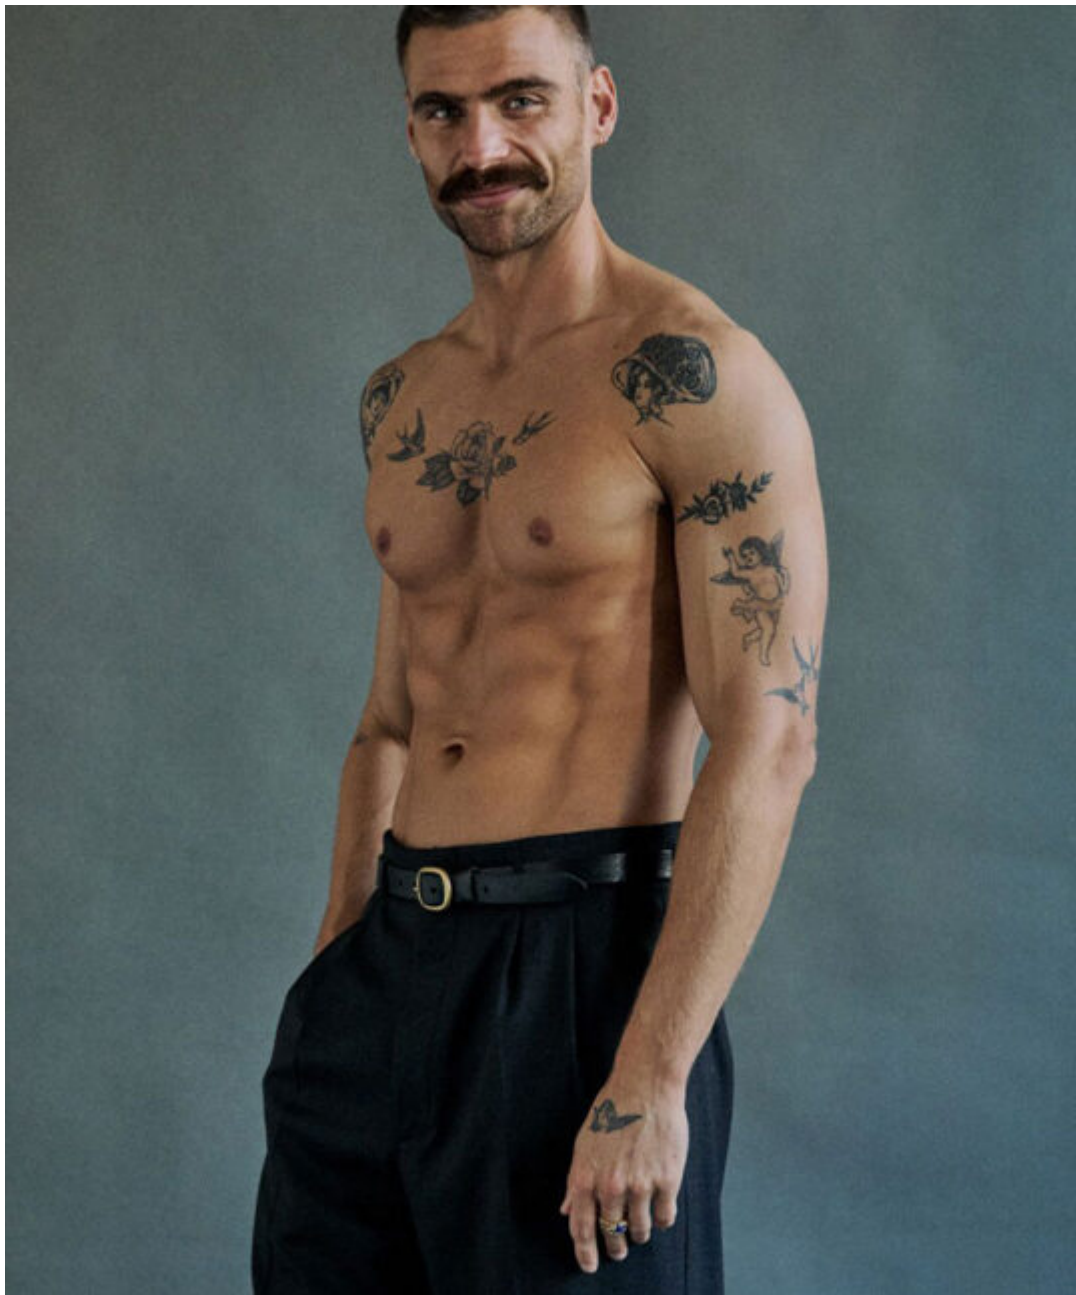

GEORGE ALSFORD

Height	1.88
Suit	48R
Shoes	42
Hair	Light Brown
Eyes	Blue

republic^{TM}

+31 (0)20 7370 780
INFO@REPUBLICMEN.COM
WWW.REPUBLICMEN.COM