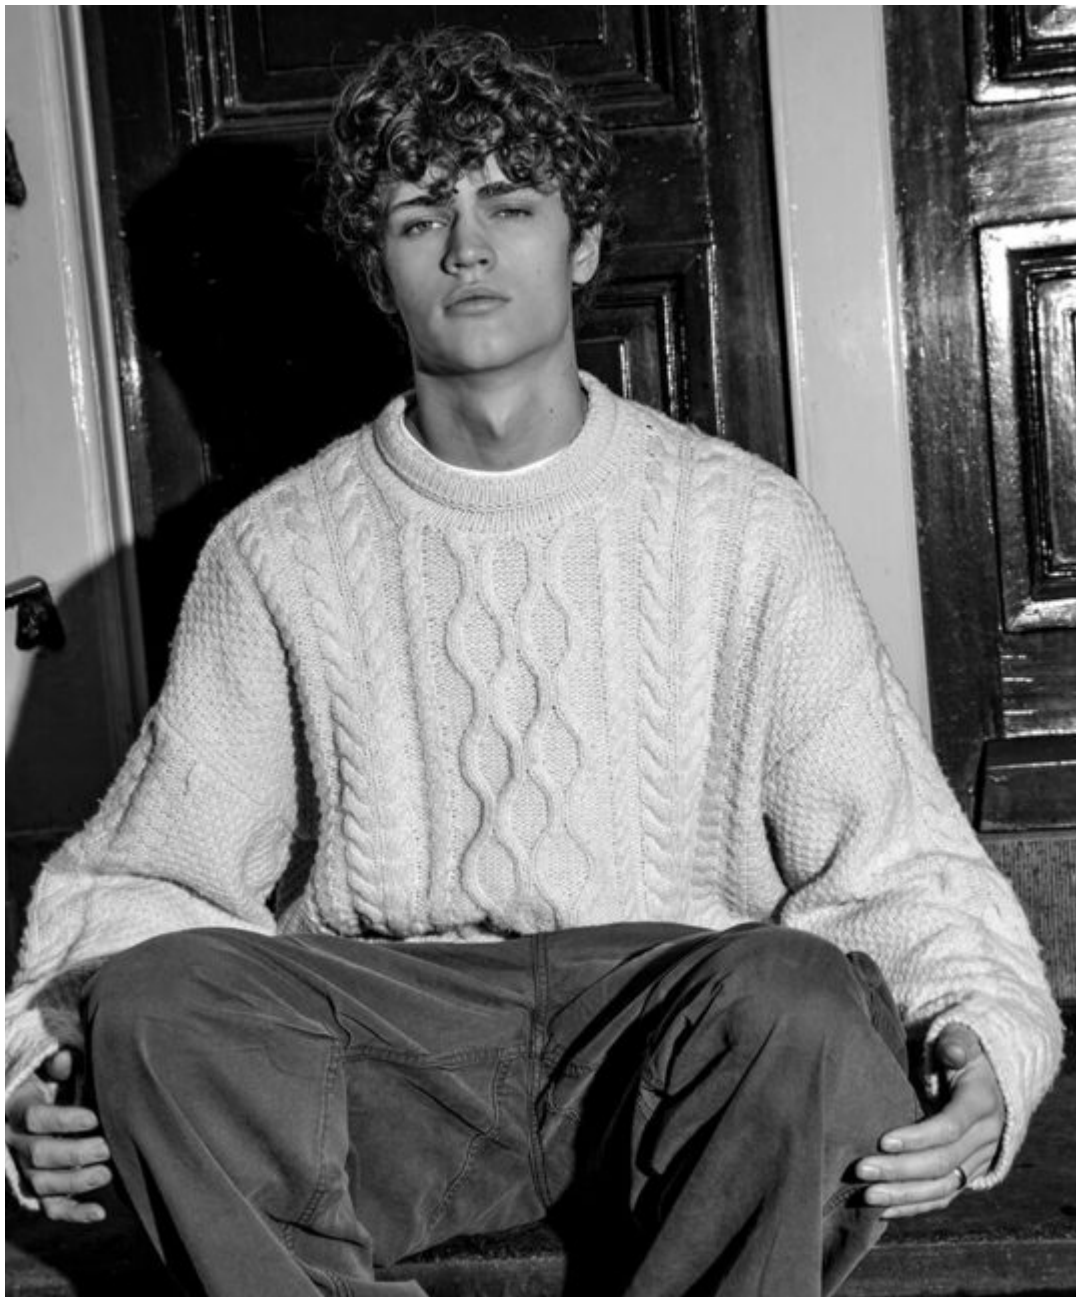

republic™

+31 (0)20 7370 780
INFO@REPUBLICMEN.COM
WWW.REPUBLICMEN.COM

FLORIS BOERS

Hight	1.89
Suit	48R
Shoes	44.5
Hair	Blond
Eye	Blue Grey

republic™

+31 (0)20 7370 780
INFO@REPUBLICMEN.COM
WWW.REPUBLICMEN.COM