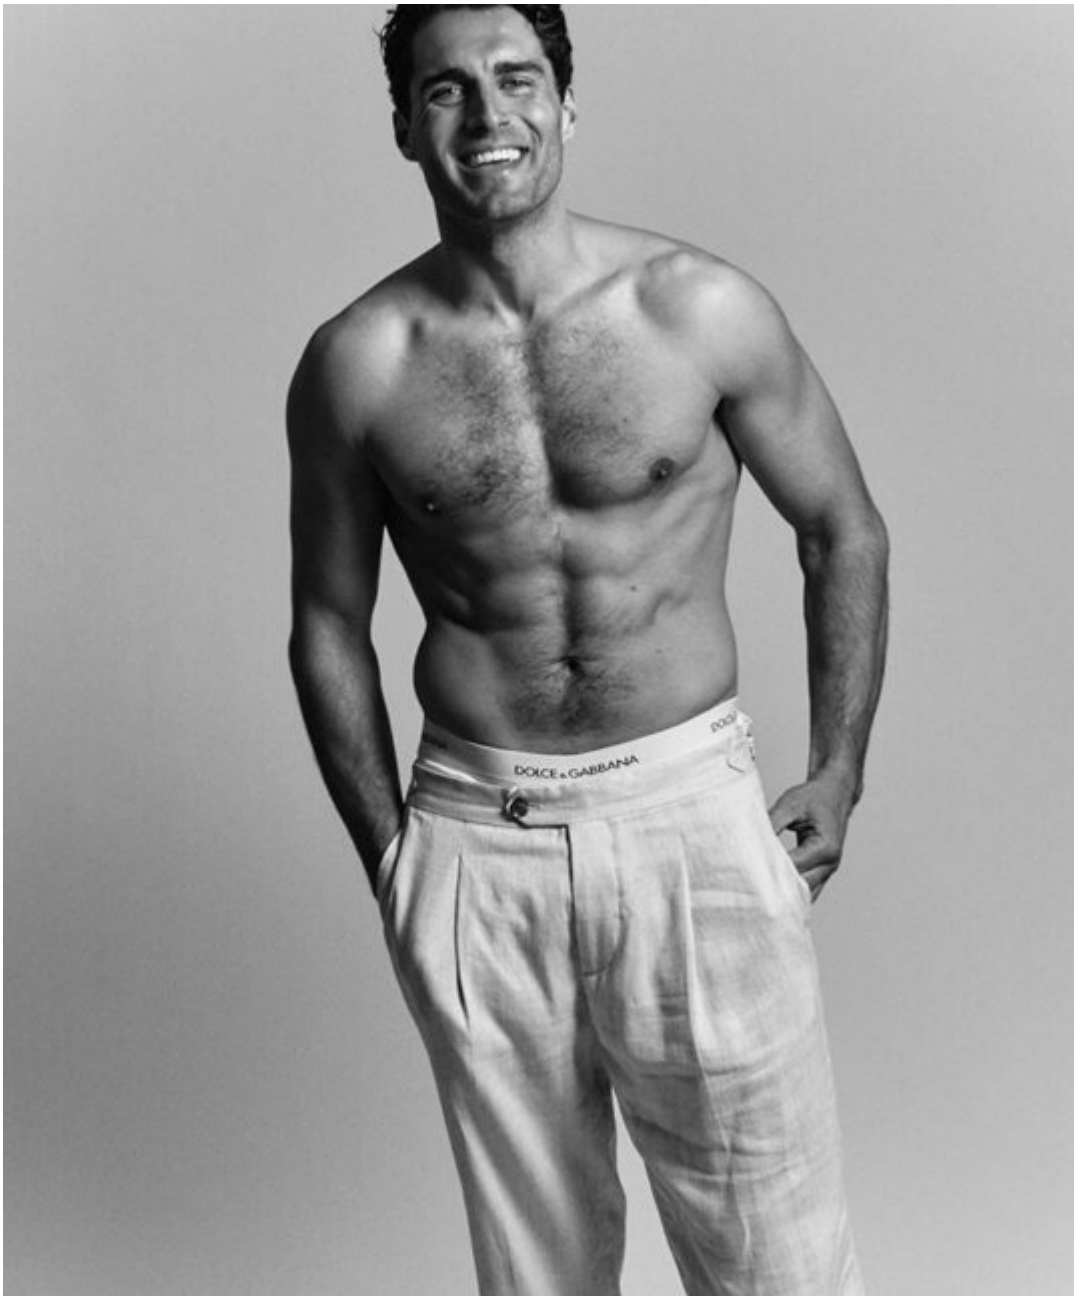

MICHEL KRUIZE

Height	1.89m
Suit	50R
Shoes	
Hair	Black
Eyes	Blue

republic^{TM}

+31 (0)20 7370 780
INFO@REPUBLICMEN.COM
WWW.REPUBLICMEN.COM