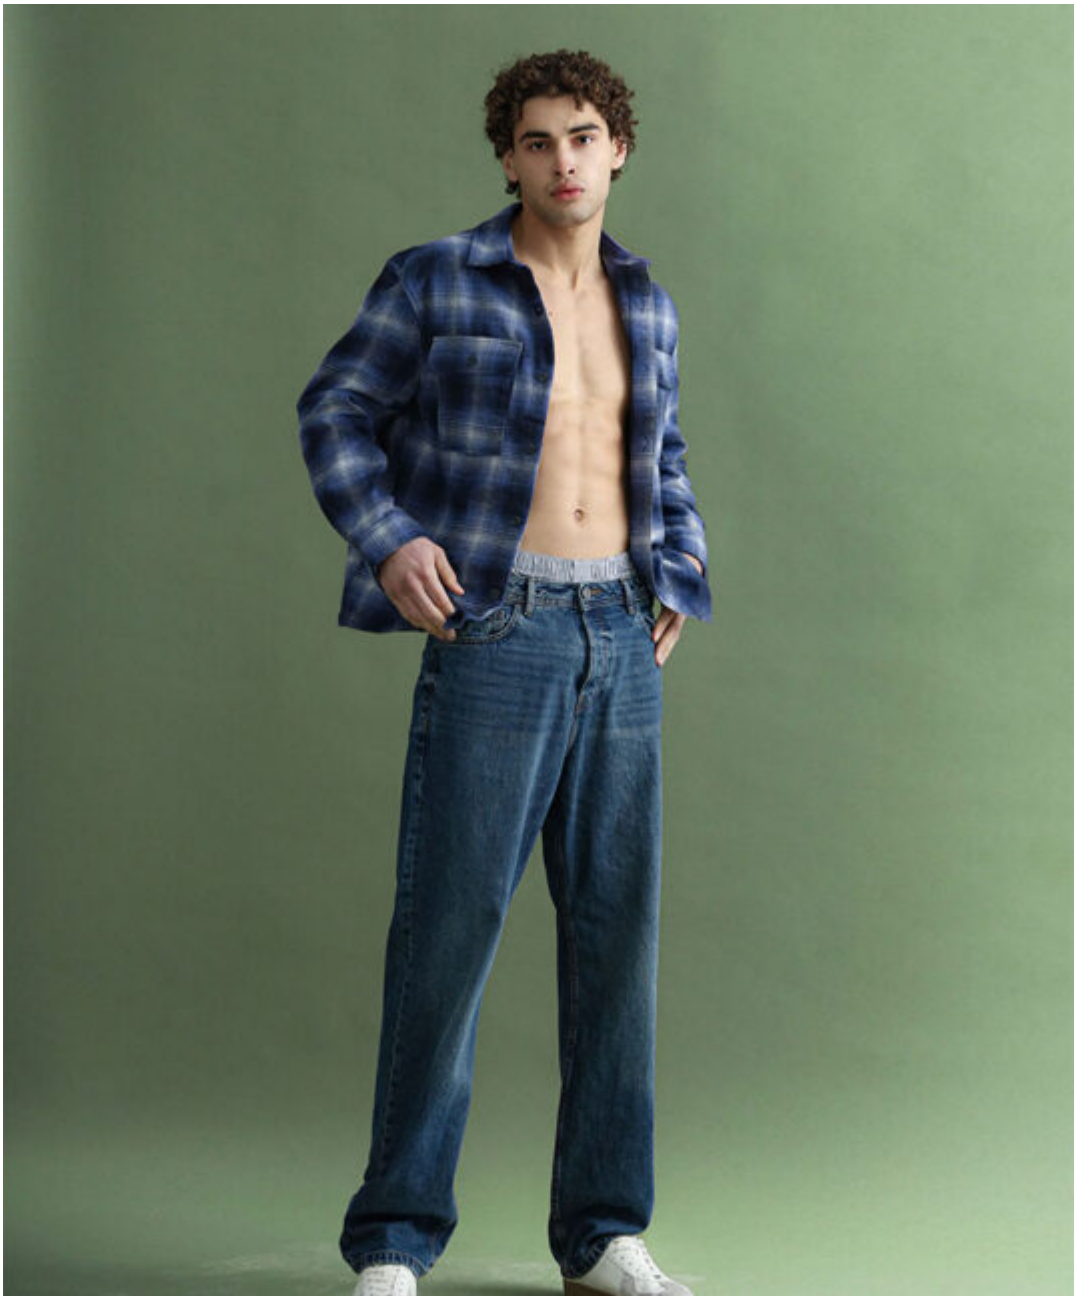

Height	1.88
Suit	48
Shoes	45
Hair	Brown
Eyes	Brown

republic™

+31 (0)20 7370 780
INFO@REPUBLICMEN.COM
WWW.REPUBLICMEN.COM

EITAN MARCHAND

Height	1.88
Suit	48
Shoes	45
Hair	Brown
Eyes	Brown

republic™

+31 (0)20 7370 780
INFO@REPUBLICMEN.COM
WWW.REPUBLICMEN.COM