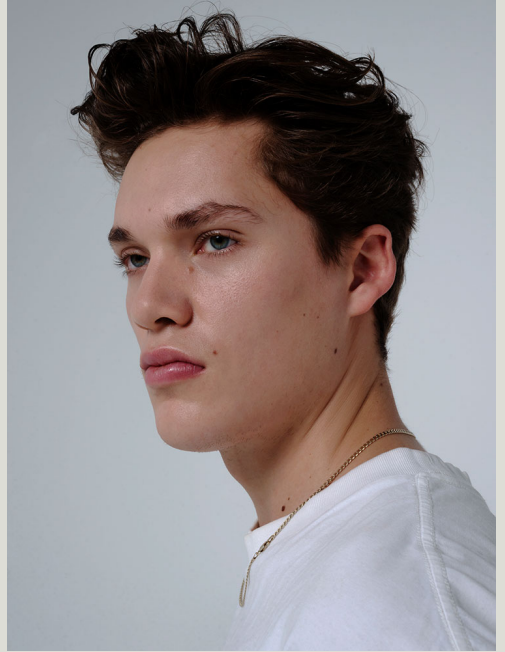

CASPER TAN

+31 (0)20 7370 780
INFO@REPUBLICMEN.COM
WWW.REPUBLICMEN.COM

RE | PUBLIC™

Height	1.88	Hips	96
Suit	48	Shoe	43
Chest	95	Hair	Brown
Waist	80	Eyes	Blue

CASPER TAN

+31 (0)20 7370 780
INFO@REPUBLICMEN.COM
WWW.REPUBLICMEN.COM

RE | PUBLIC™

Height	1.88	Hips	96
Suit	48	Shoe	43
Chest	95	Hair	Brown
Waist	80	Eyes	Blue

CASPER TAN

+31 (0)20 7370 780
INFO@REPUBLICMEN.COM
WWW.REPUBLICMEN.COM

RE | PUBLIC™

Height	1.88	Hips	96
Suit	48	Shoe	43
Chest	95	Hair	Brown
Waist	80	Eyes	Blue