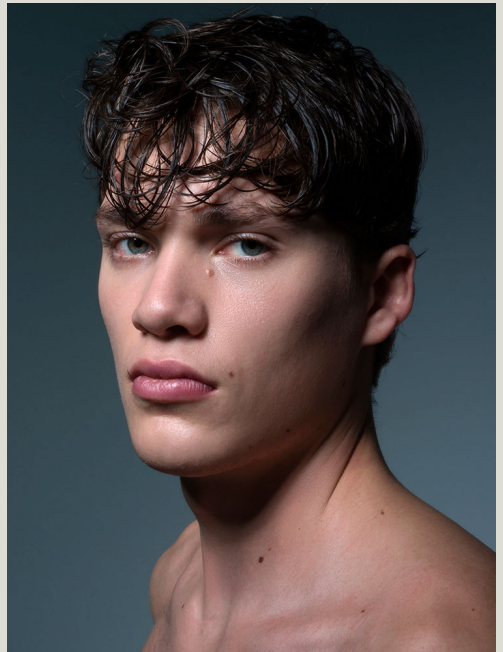

CASPER TAN

+31 (0)20 7370 780
INFO@REPUBLICMEN.COM
WWW.REPUBLICMEN.COM

RE | PUBLIC™

Height	1.88	Hips	96
Suit	48	Shoe	43
Chest	95	Hair	Brown
Waist	80	Eyes	Blue

CASPER TAN

+31 (0)20 7370 780
INFO@REPUBLICMEN.COM
WWW.REPUBLICMEN.COM

RE | PUBLIC™

Height	1.88	Hips	96
Suit	48	Shoe	43
Chest	95	Hair	Brown
Waist	80	Eyes	Blue

CASPER TAN

+31 (0)20 7370 780
INFO@REPUBLICMEN.COM
WWW.REPUBLICMEN.COM

RE | PUBLIC™

Height	1.88	Hips	96
Suit	48	Shoe	43
Chest	95	Hair	Brown
Waist	80	Eyes	Blue