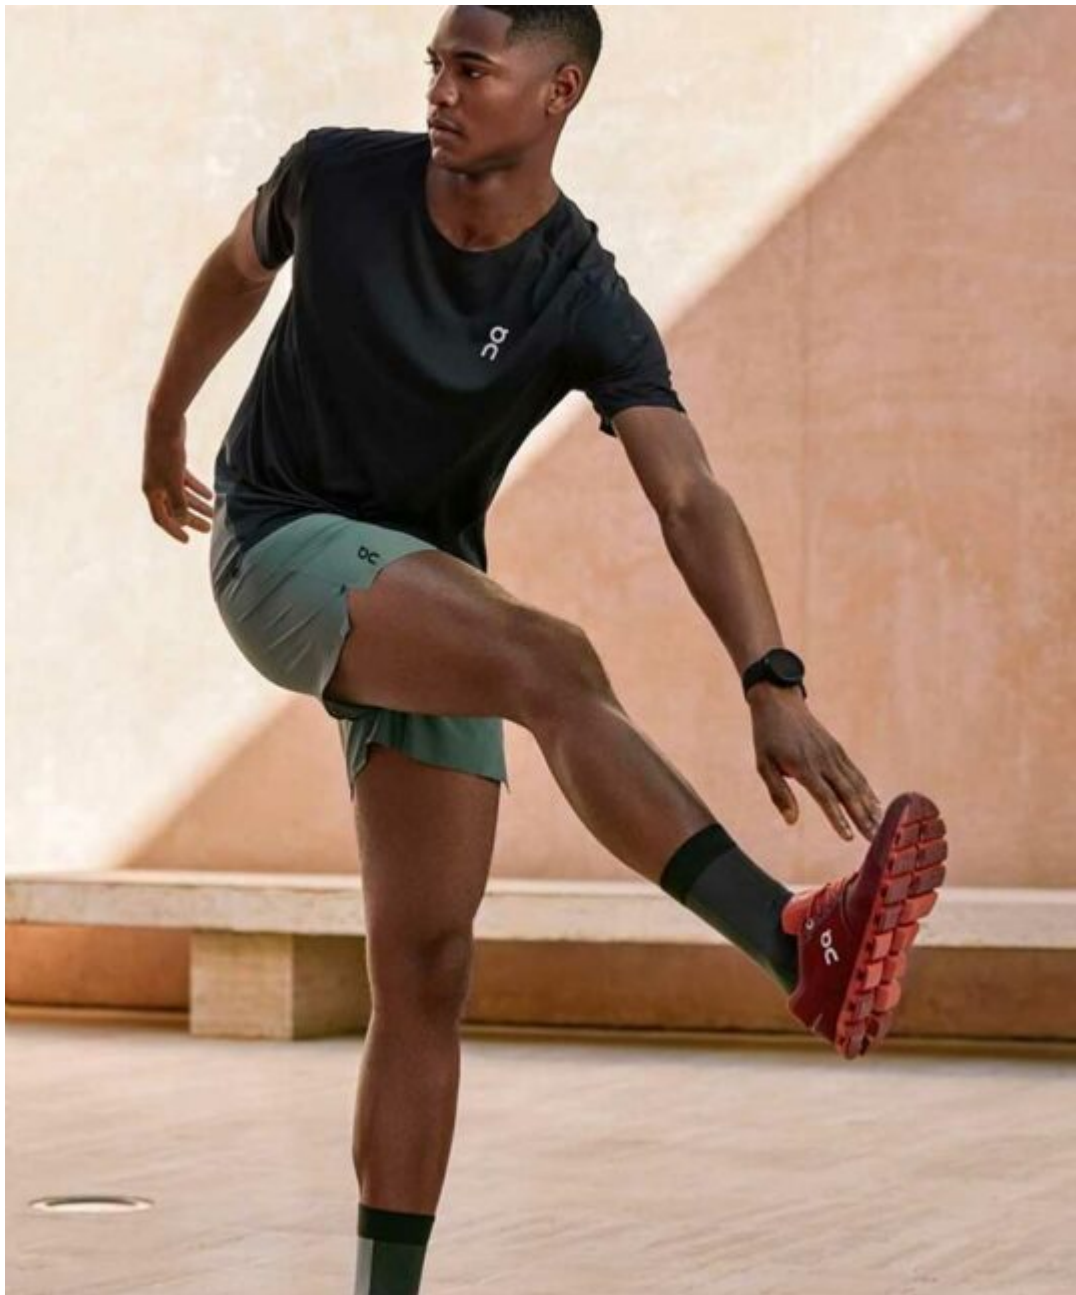

RONEL BRIGITHA

Height	1.87
Suit	48R
Shoes	43
Hair	Brown
Eyes	Brown

republic™

+31 (0)20 7370 780
INFO@REPUBLICMEN.COM
WWW.REPUBLICMEN.COM