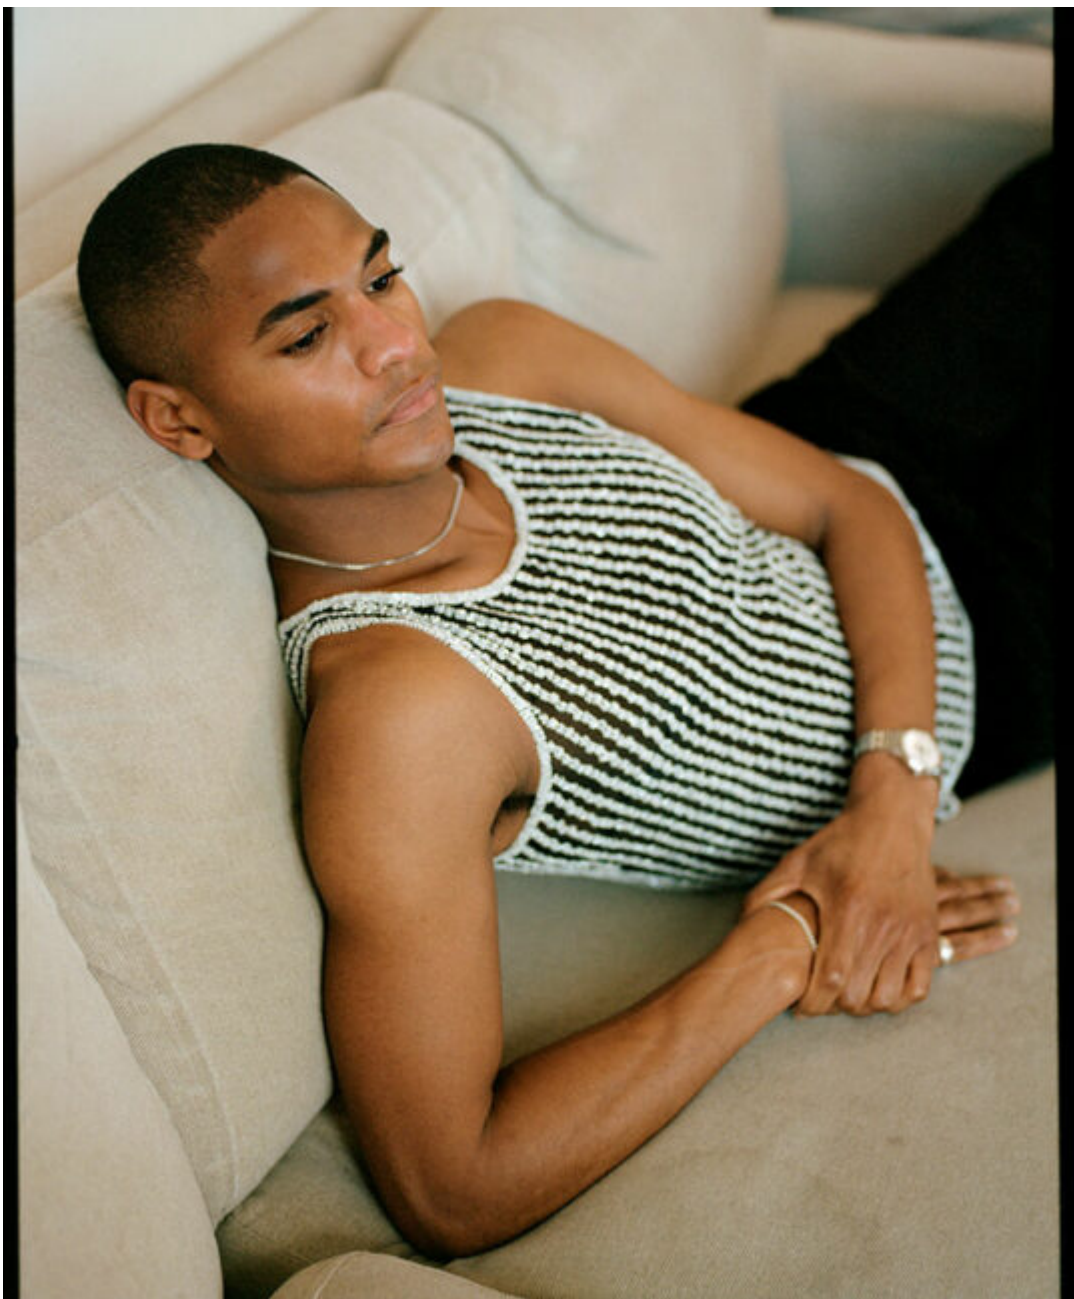

RONEL BRIGITHA

Height	1.87
Suit	48R
Shoes	43
Hair	Brown
Eyes	Brown

republic™

+31 (0)20 7370 780
INFO@REPUBLICMEN.COM
WWW.REPUBLICMEN.COM