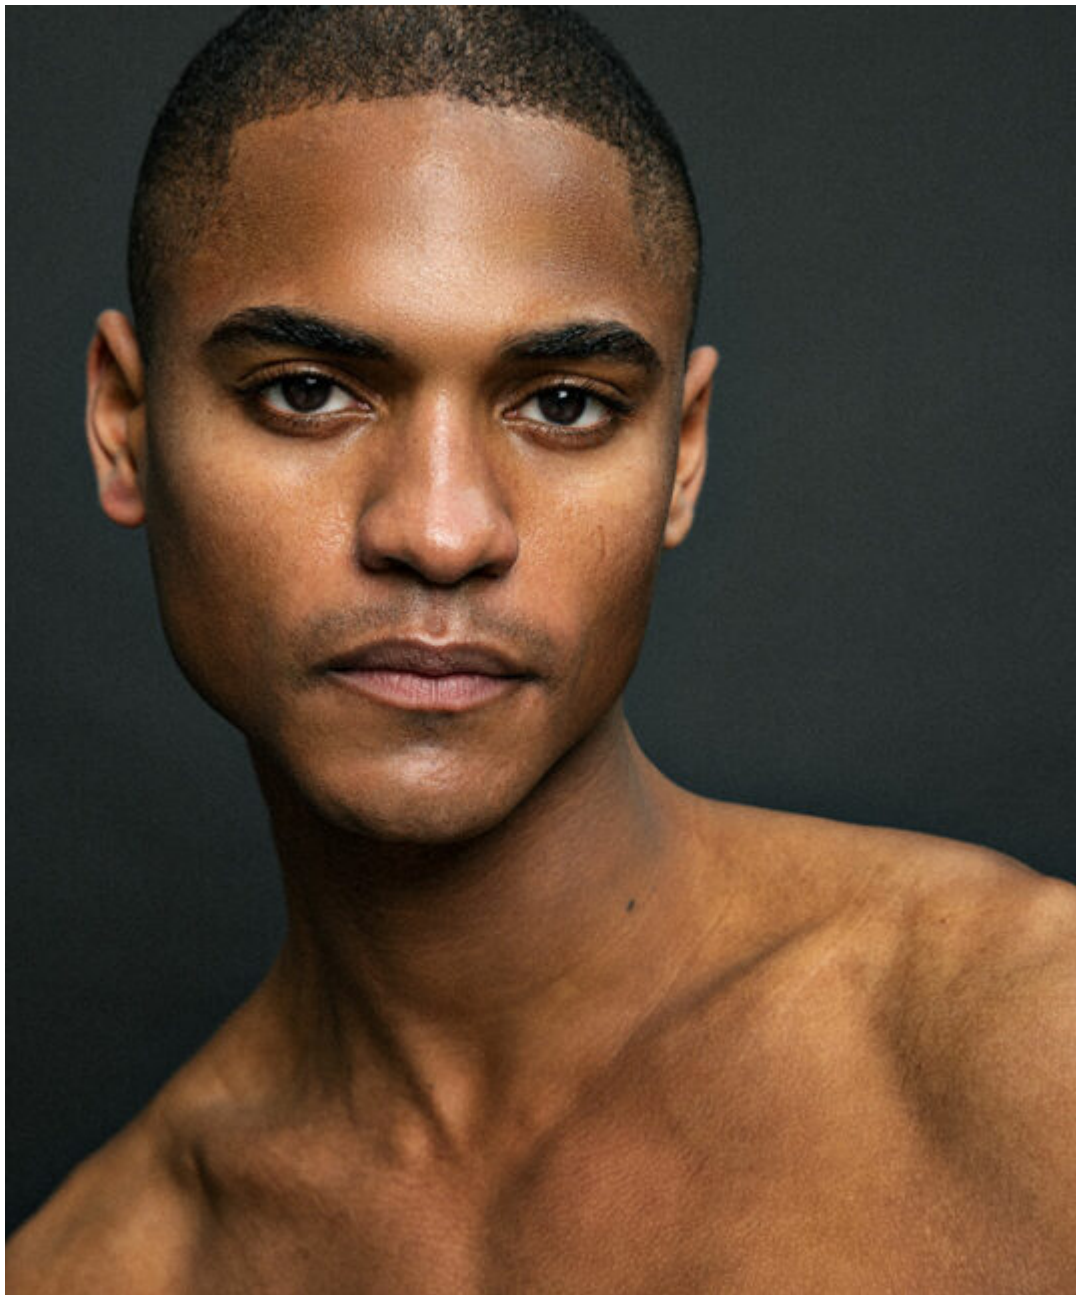

RONEL BRIGITHA

Height	1.87
Suit	48R
Shoes	43
Hair	Brown
Eyes	Brown

republic[™]

+31 (0)20 7370 780
INFO@REPUBLICMEN.COM
WWW.REPUBLICMEN.COM

RONEL BRIGITHA

Height	1.87
Suit	48R
Shoes	43
Hair	Brown
Eyes	Brown

republic™

+31 (0)20 7370 780
INFO@REPUBLICMEN.COM
WWW.REPUBLICMEN.COM

RONEL BRIGITHA

Height	1.87
Suit	48R
Shoes	43
Hair	Brown
Eyes	Brown

republic™

+31 (0)20 7370 780
INFO@REPUBLICMEN.COM
WWW.REPUBLICMEN.COM