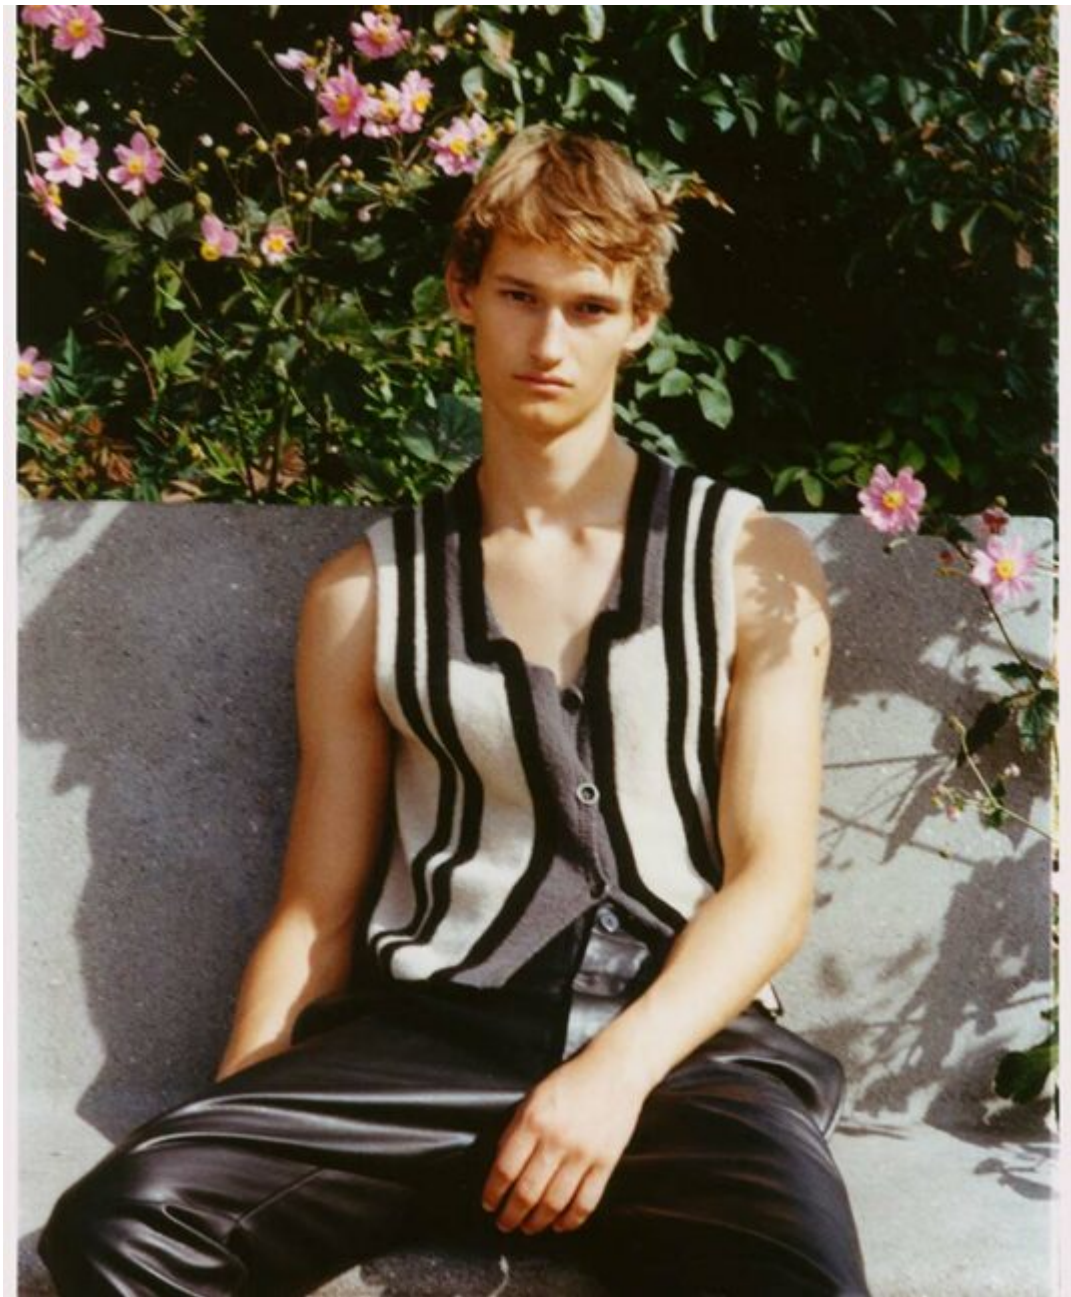

MATS ENGEL

Height	1.87
Suit	46R
Shoe	43
Hair	Dark Blonde
Eyes	Green

republic™

+31 (0)20 7370 780
INFO@REPUBLICMEN.COM
WWW.REPUBLICMEN.COM