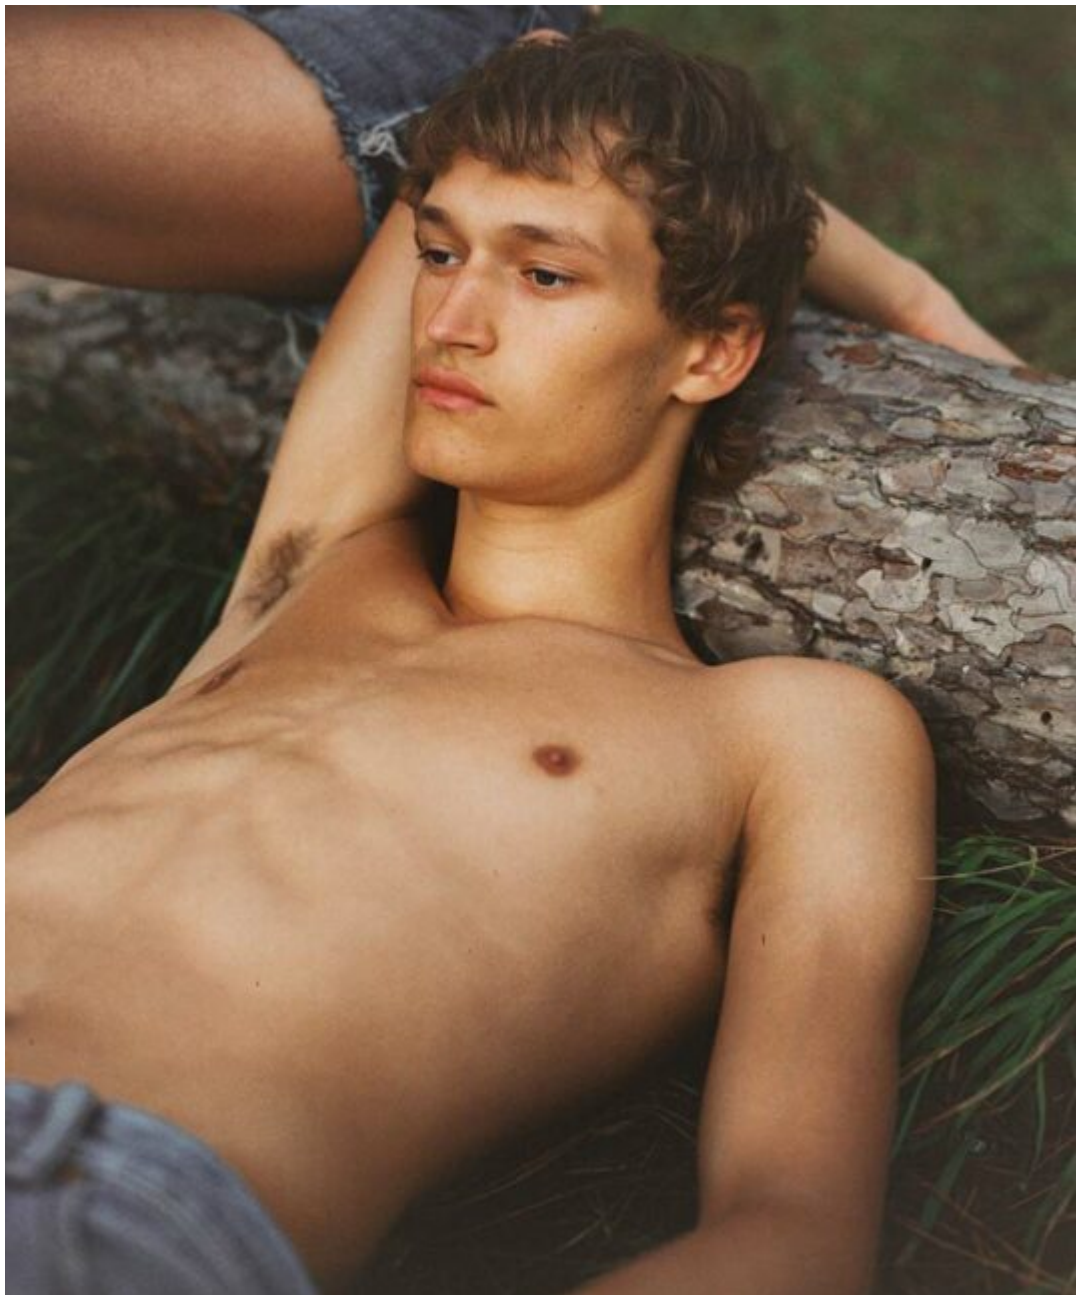

MATS ENGEL

Height	1.87
Suit	46R
Shoe	43
Hair	Dark Blonde
Eyes	Green

republic™

+31 (0)20 7370 780
INFO@REPUBLICMEN.COM
WWW.REPUBLICMEN.COM