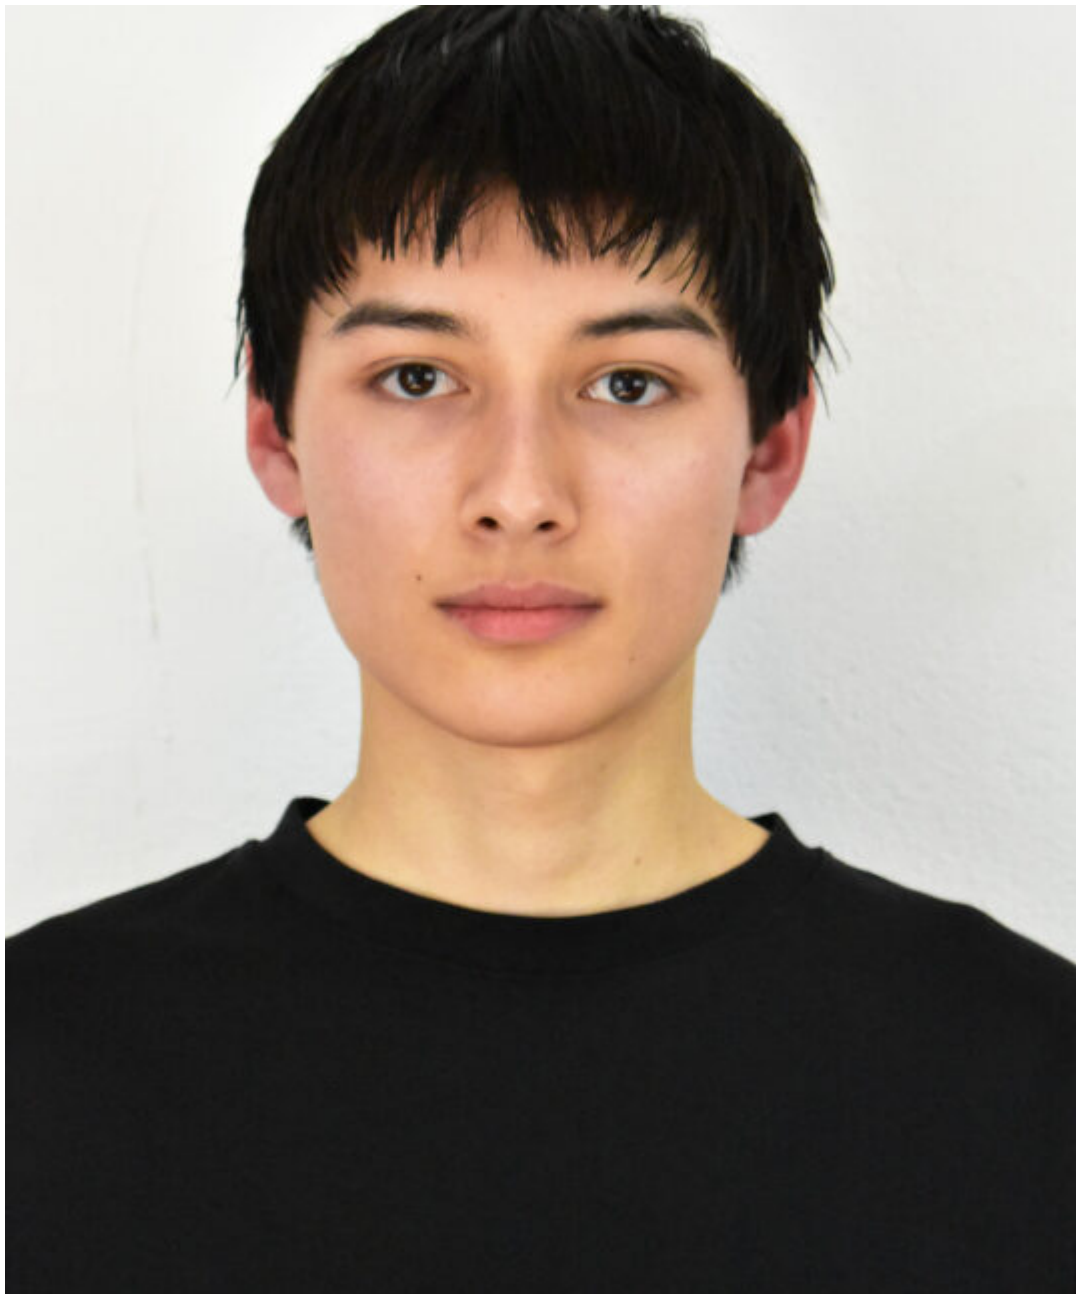

MARIUS DROP

Height	1.86m
Suit	46R
Shoes	44
Hair	Black
Eyes	Brown

republic™

+31 (0)20 7370 780
INFO@REPUBLICMEN.COM
WWW.REPUBLICMEN.COM