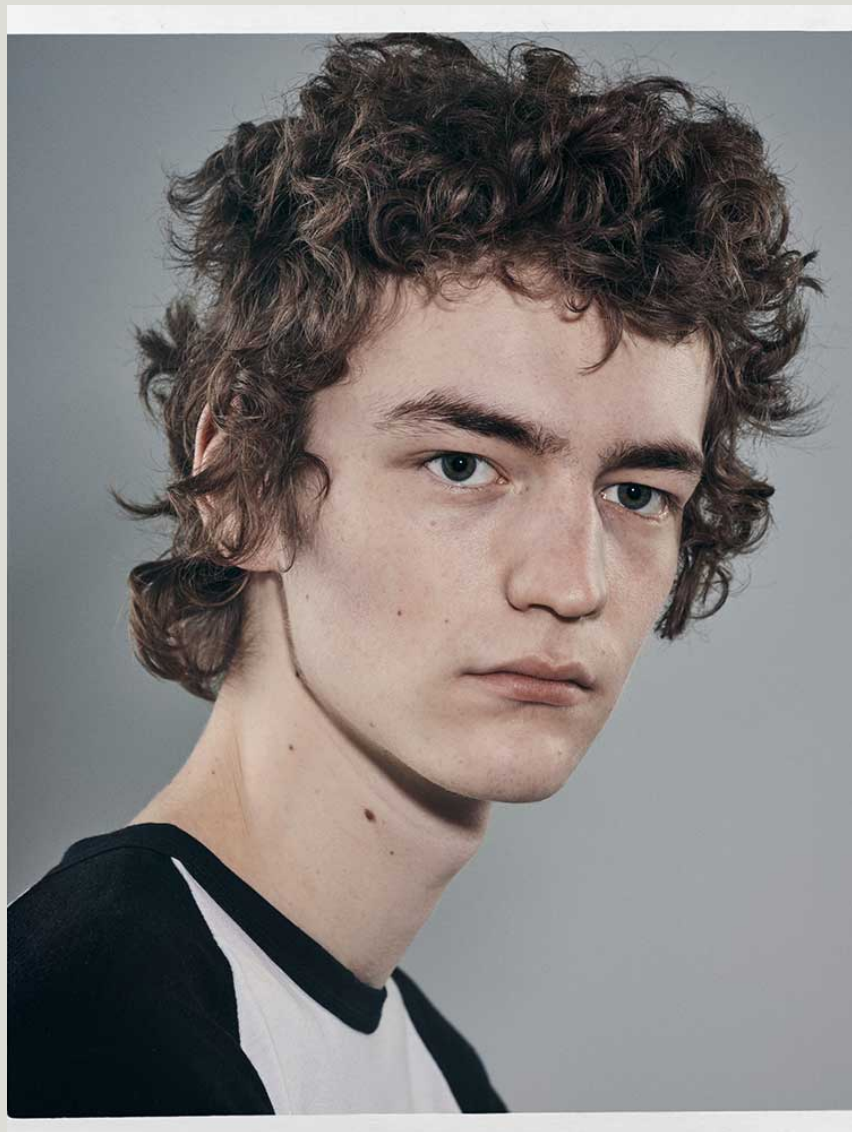

SACHA VEENSTRA

+31 (0)20 7370 780
INFO@REPUBLICMEN.COM
WWW.REPUBLICMEN.COM

RE | PUBLIC™

Height	1.89	Hips	99
Suit	46	Shoe	44
Chest	83	Hair	brown
Waist	70	Eyes	Green

SACHA VEENSTRA

+31 (0)20 7370 780
INFO@REPUBLICMEN.COM
WWW.REPUBLICMEN.COM

RE | PUBLIC™

Height	1.89	Hips	99
Suit	46	Shoe	44
Chest	83	Hair	brown
Waist	70	Eyes	Green