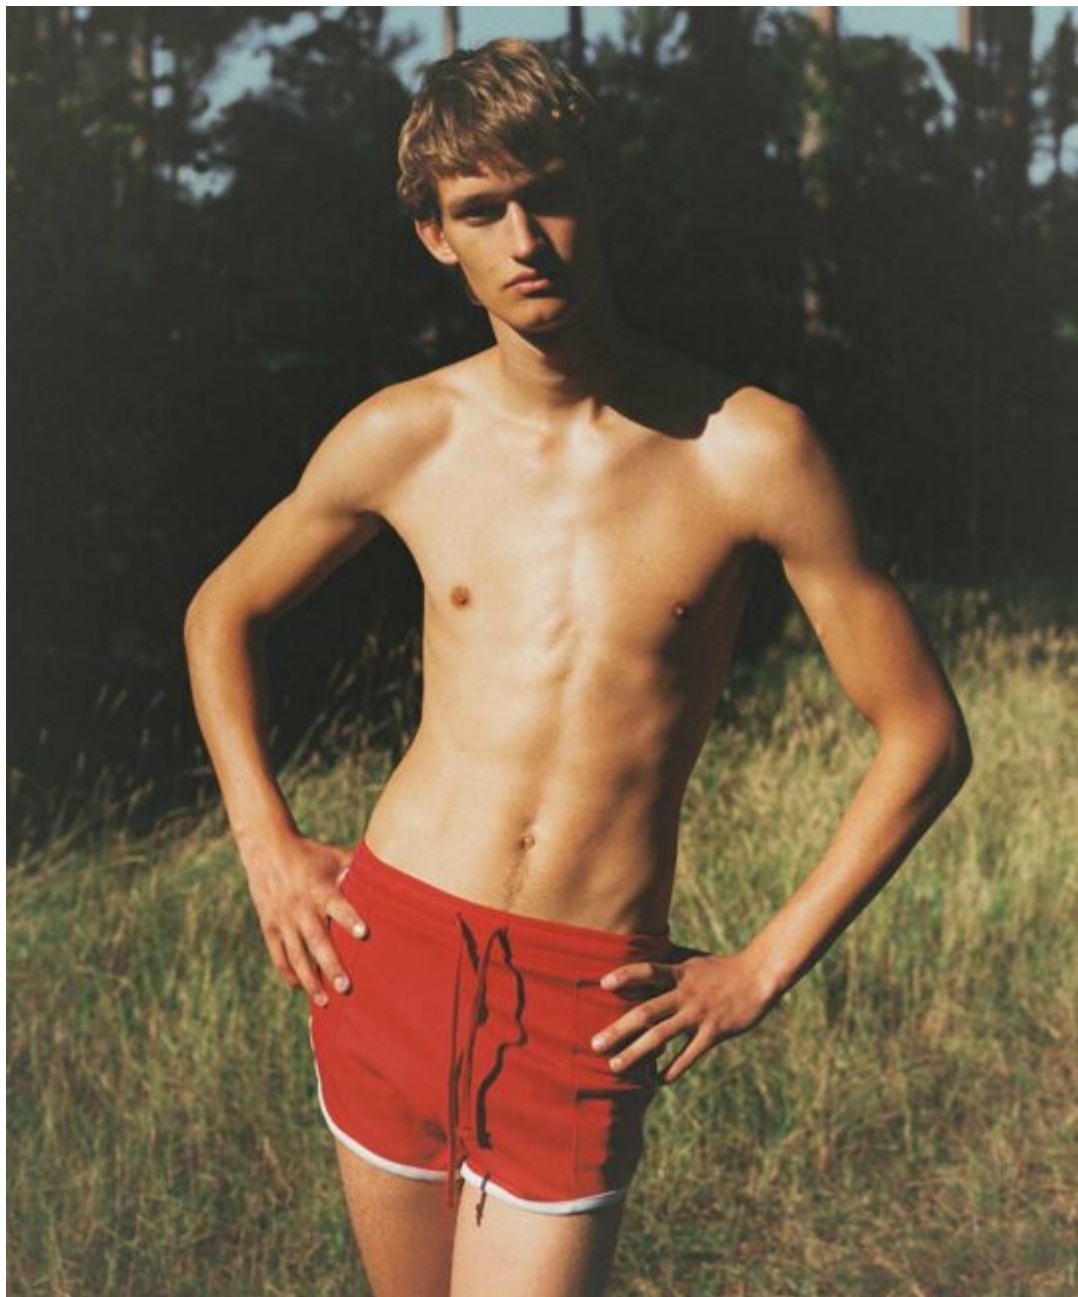

MATS ENGEL

Height	1.87
Suit	46R
Shoe	43
Hair	Dark Blonde
Eyes	Green

republic[™]

+31 (0)20 7370 780
INFO@REPUBLICMEN.COM
WWW.REPUBLICMEN.COM

MATS ENGEL

Height	1.87
Suit	46R
Shoe	43
Hair	Dark Blonde
Eyes	Green